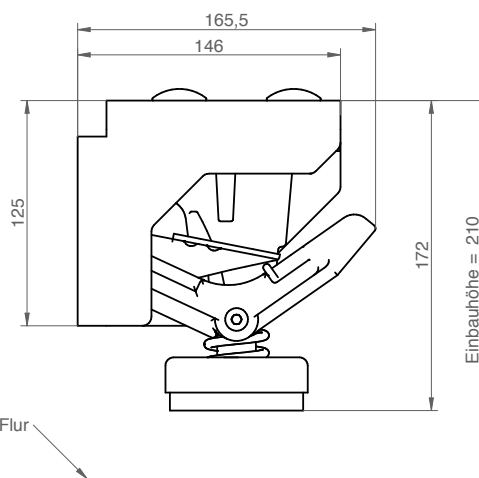

LOXrail® Floor Stopper heavy duty

Art. No. 481411

ZDrawing No. 16032-0320

LOXrail® Floor Stopper heavy duty

Technical data are subject to changes and errors. Only current article drawings are relevant.