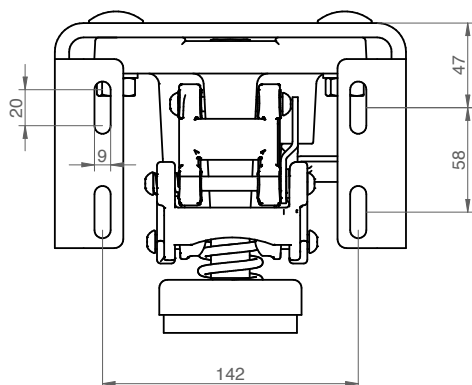

LOXrail® Floor Stopper heavy duty

Art. No. 481411

ZDrawing No. 16032-0320

LOXrail® Floor Stopper heavy duty

Technical data are subject to changes and errors. Only current article drawings are relevant.