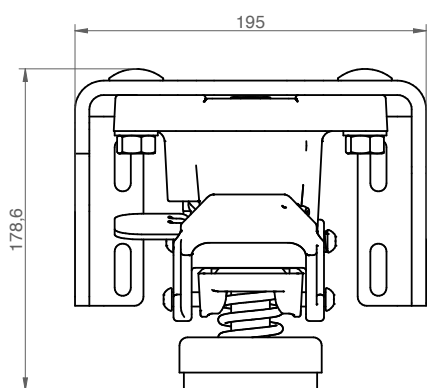

LOXrail® Floor Stopper heavy duty

Art. No. 481411

ZDrawing No. 16032-0320

LOXrail® Floor Stopper heavy duty

Technical data are subject to changes and errors. Only current article drawings are relevant.