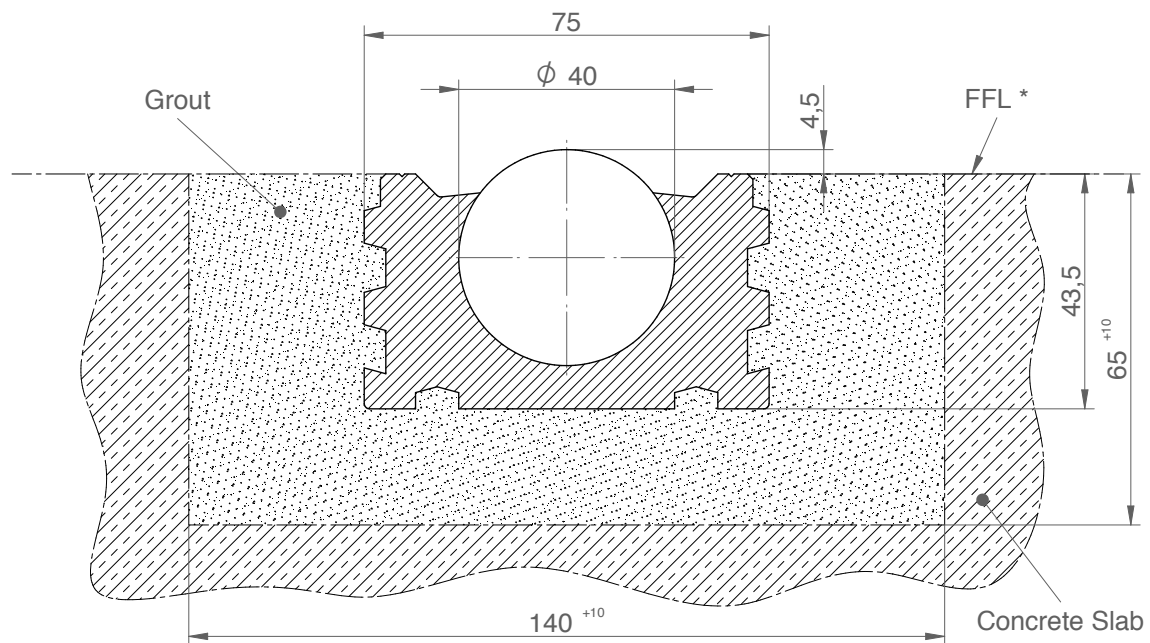

LOXrail® 40 floor rail

Art. No. 480201

Drawing No. 880000-0026

- └ Aluminum base profile
- └ Aluminum clamping profile
- └ Hardened and polished guide rail (optional stainless steel)
- └ Max. length of single profiles: 3000mm
- └ Length will be cut individually to your application

Technical data are subject to changes and errors. Only current article drawings are relevant.