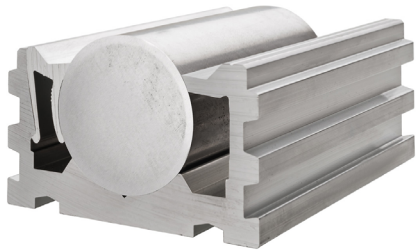

LOXrail® 40 floor rail

Art. No. 480201

Drawing No. 880000-0026

- └ Aluminum base profile
- └ Aluminum clamping profile
- └ Hardened and polished guide rail (optional stainless steel)
- └ Max. length of single profiles: 3000mm
- └ Length will be cut individually to your application