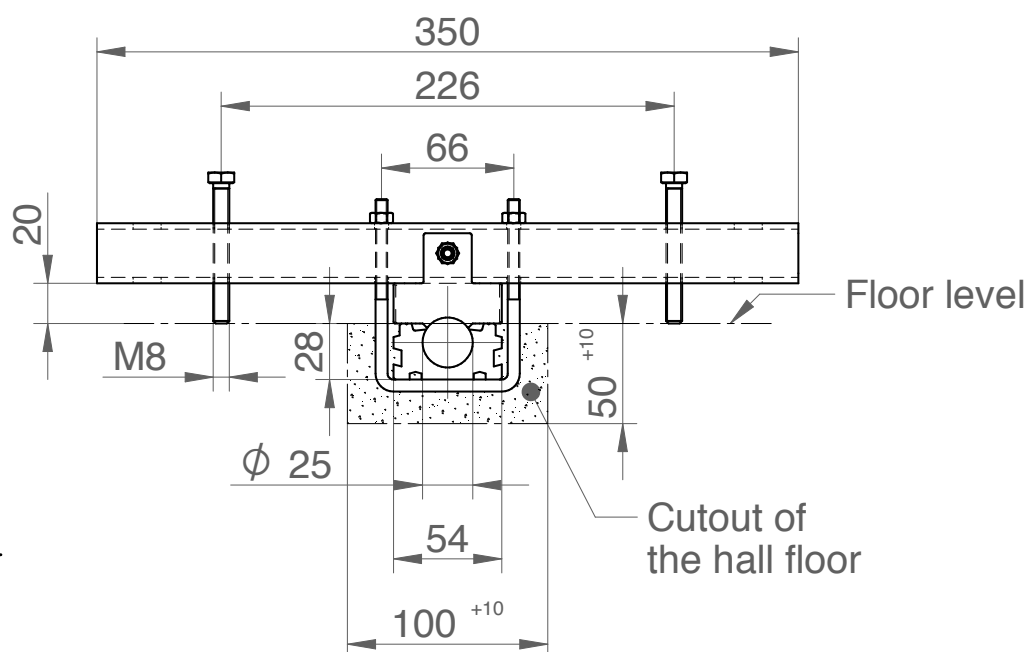

LOXrail® 25 installation jig 25-1

Art. No. 480294

Drawing No. 16002-0491

- └ Installation jig for precise in floor installation of LOXrail® with single rail lanes
- └ Precise adjustment of rails in height before grouting
- └ The installation jig is set every 1.2m along the tracks

Technical data are subject to changes and errors. Only current article drawings are relevant.