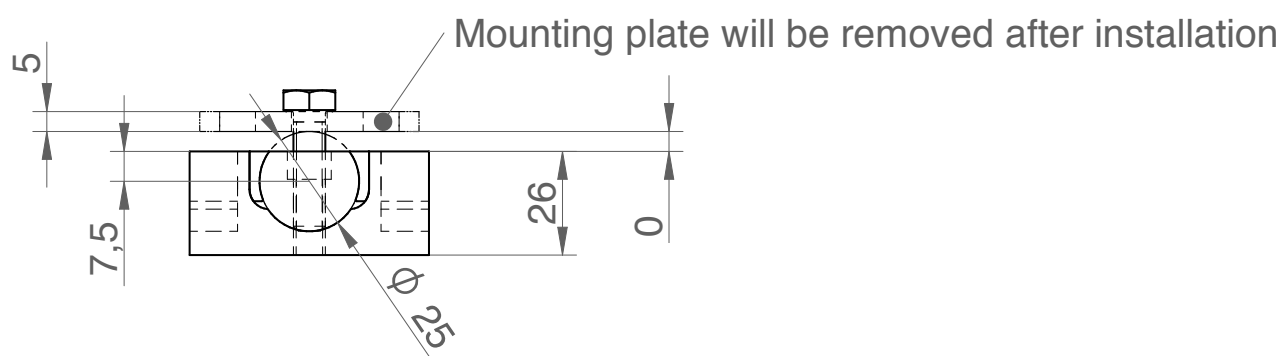

LOXrail® 25 crossing element

Art. No. 480210

Drawing No. 16002-0116

↳ Hardened connection element for cross-over areas incl. cover clips

↳ Incl. mounting plate to clamp the rail during installation

Technical data are subject to changes and errors. Only current article drawings are relevant.