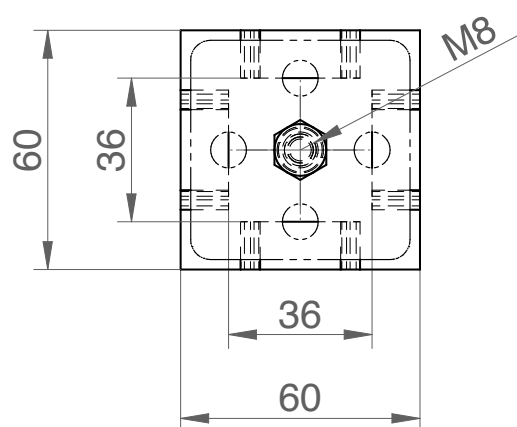

LOXrail® 25 crossing element

Art. No. 480210

Drawing No. 16002-0116

↳ Hardened connection element for cross-over areas incl. cover clips

↳ Incl. mounting plate to clamp the rail during installation

Technical data are subject to changes and errors. Only current article drawings are relevant.